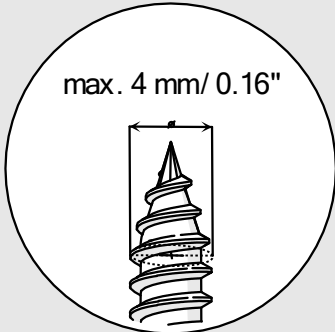

Mounting bracket 45-EXT

1

NOT INCLUDED

1. Mounting bracket 45-EXT (Ref. C28309)*

* The full range of accessories and electronics is available at www.KlusDesign.eu

IMPORTANT: Not all possible mounting procedures are presented here. More mounting procedures and related accessories can be found at www.KlusDesign.eu. Drawings in these instructions are simplified and only approximate the actual shapes.

I

o

II

III

max. 4 mm / 0.16"

IV

V

VI