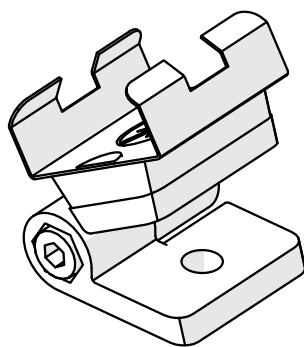

Mounting bracket 45-EXT

1

NOT INCLUDED

1. Mounting bracket 45-EXT (Ref. C28309)*

* The full range of accessories and electronics is available at www.KlusDesign.eu

IMPORTANT: Not all possible mounting procedures are presented here. More mounting procedures and related accessories can be found at www.KlusDesign.eu. Drawings in these instructions are simplified and only approximate the actual shapes.

I

o

II

III

max. 4 mm / 0.16"

IV

V

VI