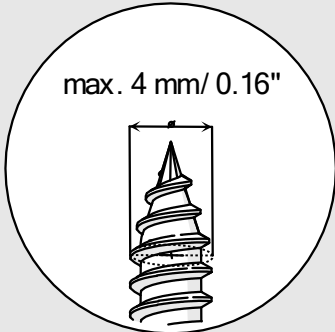

Mounting bracket REG-PD-EXT

1

NOT INCLUDED

1. Mounting bracket REG-PD-EXT (Ref. C28302)*

* The full range of accessories and electronics is available at www.KlusDesign.eu

IMPORTANT: Not all possible mounting procedures are presented here. More mounting procedures and related accessories can be found at www.KlusDesign.eu. Drawings in these instructions are simplified and only approximate the actual shapes.

I

o

II

III

max. 4 mm / 0.16"

IV

V

VI